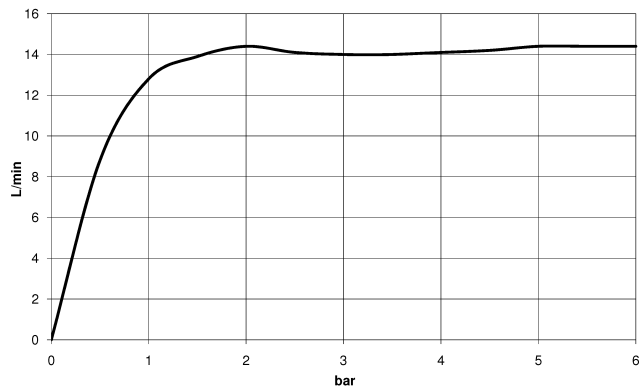

Recommended miscellaneous

Concealed wall elbow

- min. recess depth 90 mm
- max. recess depth 163 mm

35 085 970 90

Hand shower set with integrated shower holder

27 802 970

mm [inches]

Flow rate chart