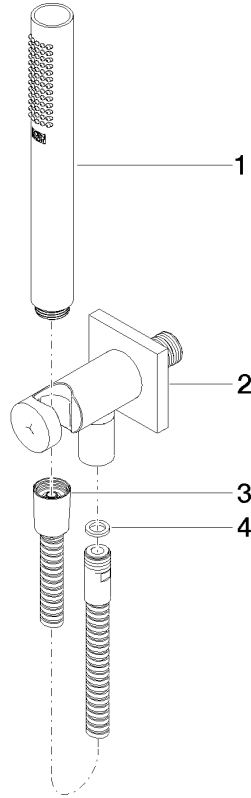

Hand shower set with integrated shower holder

27 802 970

- normal flow
- with anti-scale system
- 3/8" shower outlet
- metal shower hose 1250mm with integrated anti-twist protection
- rosette 60 x 60 mm
- 1/2" connection
- max. flow 15 l/min
- WRAS: 1912049

Recommended miscellaneous

Concealed wall elbow

- min. recess depth 90 mm
- max. recess depth 163 mm

35 085 970 90

Hand shower set with integrated shower holder

27 802 970

mm [inches]

Flow rate chart

Hand shower set with integrated shower holder

27 802 970

Spare parts list

No.	Item Number	Name	Quantity used	Delivery time
1	28 019 979-06	Hand shower	1	10
2	28 490 970-06	Wall elbow with integrated shower holder	1	10
3	90 30 02 072 00-06	Metal shower hose 1/2" x 3/8" x 1250 mm	1	10
4	09 14 20 026 90	seal	1	2

Wall valve clockwise closing 1/2"

36 607 782

- rosette 60 x 60 mm
- head part with cut-to-length spindle and sleeve

	Brushed Platinum	36 607 782-06
	Chrome	36 607 782-00
	Platinum	36 607 782-08
	Dark Chrome	36 607 782-19
	Brushed Durabronze (23kt Gold)	36 607 782-28
	Brushed Champagne (22kt Gold)	36 607 782-46
	Champagne (22kt Gold)	36 607 782-47
	Brushed Chrome	36 607 782-93
	Brushed Dark Platinum	36 607 782-99