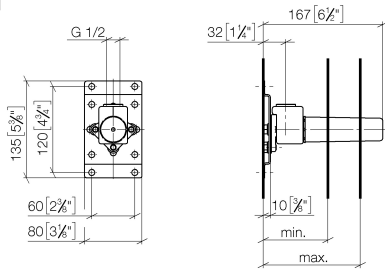

Hand shower set with integrated shower holder

27 802 970

- normal flow
- with anti-scale system
- 3/8" shower outlet
- metal shower hose 1250mm with integrated anti-twist protection
- rosette 60 x 60 mm
- 1/2" connection
- max. flow 15 l/min
- WRAS: 1912049

Recommended miscellaneous

Leak protection 1/2"

12 010 970 90

Concealed wall elbow

#Error

mm [inches]

	min	max
CL. 1	90 [3 1/2"]	163 [6 3/8"]
CL. 2	68 [2 5/8"]	135 [5 3/8"]
Domicil	90 [3 1/2"]	163 [6 3/8"]
Gentle	90 [3 1/2"]	163 [6 3/8"]
IMO	90 [3 1/2"]	163 [6 3/8"]
Lissé	90 [3 1/2"]	163 [6 3/8"]
MEM	90 [3 1/2"]	163 [6 3/8"]
Symetrics	90 [3 1/2"]	163 [6 3/8"]
Vaia	90 [3 1/2"]	163 [6 3/8"]

Concealed wall elbow

#Error

Spare parts list

No.	Item Number	Name	Quantity used	Delivery time
1	04 30 31 024 01 90	fixing set	2	2
2	09 30 30 152 90	screw	7	2
3	09 30 11 139 90	disc	6	2
4	09 17 20 094 90	holder	1	2
5	09 11 11 036 90	accessories	1	2
6	09 11 03 041 10 90	connection	1	2
7	04 31 20 006 00 90	plug	1	2
8	04 14 03 072 00 90	gasket kit	1	2
9	09 21 02 102 90	cap	1	2
10	09 14 10 010 90	seal	1	2
11	09 24 03 169 10 90	adaptor	1	2
12	09 17 20 100 90	holder	2	2