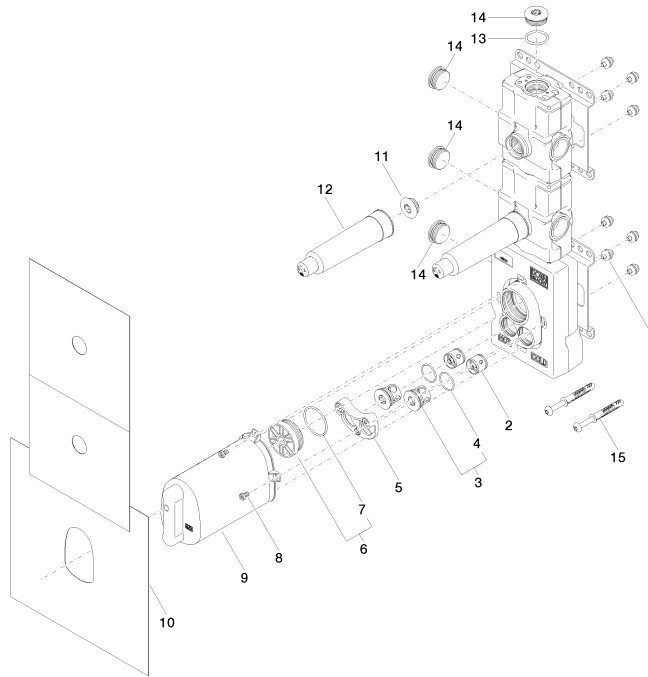

Hand shower set with integrated shower holder

27 802 970

- normal flow
- with anti-scale system
- 3/8" shower outlet
- metal shower hose 1250mm with integrated anti-twist protection
- rosette 60 x 60 mm
- 1/2" connection
- max. flow 15 l/min
- WRAS: 1912049

- Overflow is part of the scope of delivery.

Recommended miscellaneous

xGRID Attachment set for integrating in the dry wall construction

12 340 970 90

Required miscellaneous

xGRID Installation track 555 mm 12 360 970 90

xTOOL Concealed thermostat module with 2 valves

#Error

Flow rate chart

xTOOL Concealed thermostat module with 2 valves

#Error

Spare parts list

No.	Item Number	Name	Quantity used	Delivery time
1	90 23 01 091 00 90	set	8	2
2	90 23 01 045 00 90	back-flow preventer	2	2
3	04 21 34 077 00 90	nipple	2	2
4	09 14 10 098 90	seal	2	2
5	90 12 12 218 00 90	base	1	2
6	04 31 20 100 00 90	plug	1	2
7	09 14 10 111 90	seal	1	2
8	09 30 30 112 90	screw	4	2
9	04 21 02 174 00 90	cap	1	60
10	04 14 03 073 02 90	gasket kit	1	60
11	04 31 20 006 00 90	plug	2	2
12	09 21 02 173 90	cap	2	2
13	09 14 10 009 90	seal	1	2
14	09 31 20 003 90	plug	4	2
15	04 30 31 054 00 90	fixing set	2	2

Drybox Thermostat module with 2 valves

#Error

- Dimensions 300 x 600 x 108 mm
- brushed stainless steel cover
- stainless steel casing
- Overflow is part of the scope of delivery.

Drybox Thermostat module with 2 valves