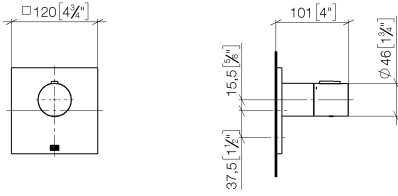

Required miscellaneous

xGRID Installation track 555 mm 12 360 970 90

xTOOL Concealed thermostat without volume control 3/4"

36 503 780

mm [inches]

xTOOL Concealed thermostat without volume control 3/4"

36 503 780