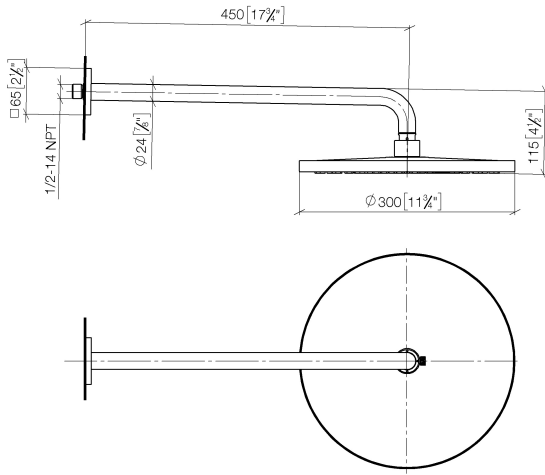

Rain shower with wall fixing 300 mm

28 679 670

- 450 mm projection
- rain shower Ø 300 mm
- rain flow
- max. flow 14 l/min
- rosette 65 x 65 mm
- 1/2" connection
- with anti-scale system
- quick clearing
- WRAS: 1707033

- Concealed wall elbow** 35 085 970 90
- min. recess depth 90 mm
 - max. recess depth 163 mm

Rain shower with wall fixing 300 mm

28 679 670

mm [inches]

Flow rate chart

Rain shower with wall fixing 300 mm

28 679 670

Spare parts list

No.	Item Number	Name	Quantity used	Delivery time
1	04 30 31 032 00 90	fixing set	1	2
2	09 17 20 120 90	holder	1	2
3	09 14 10 150 90	seal	2	2
4	09 27 67 015-06	rosette	1	10
5	09 31 11 038 90	pin	1	2
6	90 11 03 070 00-06	pipe	1	10
7	09 23 01 075 90	insert	1	2
8	04 12 05 091 00-06	shower	1	10
9	09 30 09 069 90	key	1	2

Hand shower set with integrated shower holder

27 802 970

- normal flow
- with anti-scale system
- 3/8" shower outlet
- metal shower hose 1250mm with integrated anti-twist protection
- rosette 60 x 60 mm
- 1/2" connection
- max. flow 15 l/min
- WRAS: 1912049