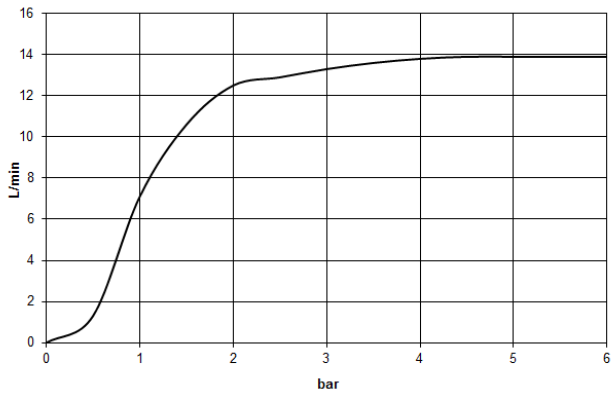

- Concealed wall elbow** 35 085 970 90
- min. recess depth 90 mm
 - max. recess depth 163 mm

Rain shower with wall fixing 300 mm

28 679 670

mm [inches]

Flow rate chart

Rain shower with wall fixing 300 mm

28 679 670