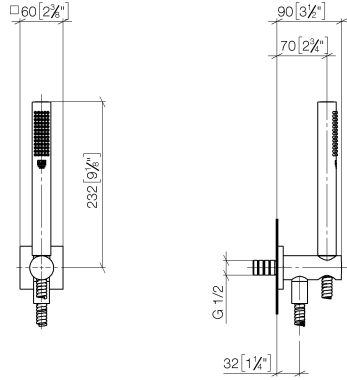

Hand shower set with integrated shower holder

27 802 970

- normal flow
- with anti-scale system
- 3/8" shower outlet
- metal shower hose 1250mm with integrated anti-twist protection
- rosette 60 x 60 mm
- 1/2" connection
- max. flow 15 l/min
- WRAS: 1912049

Recommended miscellaneous

Concealed wall elbow

- min. recess depth 90 mm
- max. recess depth 163 mm

35 085 970 90

Hand shower set with integrated shower holder

27 802 970

mm [inches]

Flow rate chart

Hand shower set with integrated shower holder

27 802 970

Spare parts list

No.	Item Number	Name	Quantity used	Delivery time
1	28 019 979-06	Hand shower	1	10
2	28 490 970-06	Wall elbow with integrated shower holder	1	10
3	90 30 02 072 00-06	Metal shower hose 1/2" x 3/8" x 1250 mm	1	10
4	09 14 20 026 90	seal	1	2

Wall valve clockwise closing 1/2"

36 607 782

- rosette 60 x 60 mm
- head part with cut-to-length spindle and sleeve

	Brushed Platinum	36 607 782-06
	Chrome	36 607 782-00
	Platinum	36 607 782-08
	Dark Chrome	36 607 782-19
	Brushed Durabronze (23kt Gold)	36 607 782-28
	Brushed Champagne (22kt Gold)	36 607 782-46
	Champagne (22kt Gold)	36 607 782-47
	Brushed Chrome	36 607 782-93
	Brushed Dark Platinum	36 607 782-99