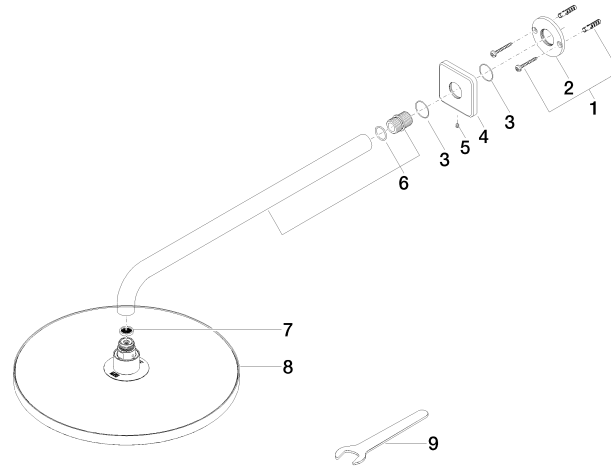

Rain shower with wall fixing 300 mm

28 679 670

- 450 mm projection
- rain shower Ø 300 mm
- rain flow
- max. flow 14 l/min
- rosette 65 x 65 mm
- 1/2" connection
- with anti-scale system
- quick clearing
- WRAS: 1707033

- Concealed wall elbow** 35 085 970 90
- min. recess depth 90 mm
 - max. recess depth 163 mm

Rain shower with wall fixing 300 mm

28 679 670

mm [inches]

Flow rate chart

Rain shower with wall fixing 300 mm

28 679 670

Spare parts list

No.	Item Number	Name	Quantity used	Delivery time
1	04 30 31 032 00 90	fixing set	1	2
2	09 17 20 120 90	holder	1	2
3	09 14 10 150 90	seal	2	2
4	09 27 67 015-06	rosette	1	10
5	09 31 11 038 90	pin	1	2
6	90 11 03 070 00-06	pipe	1	10
7	09 23 01 075 90	insert	1	2
8	04 12 05 091 00-06	shower	1	10
9	09 30 09 069 90	key	1	2

Hand shower set with integrated shower holder

27 802 970

- normal flow
- with anti-scale system
- 3/8" shower outlet
- metal shower hose 1250mm with integrated anti-twist protection
- rosette 60 x 60 mm
- 1/2" connection
- max. flow 15 l/min
- WRAS: 1912049