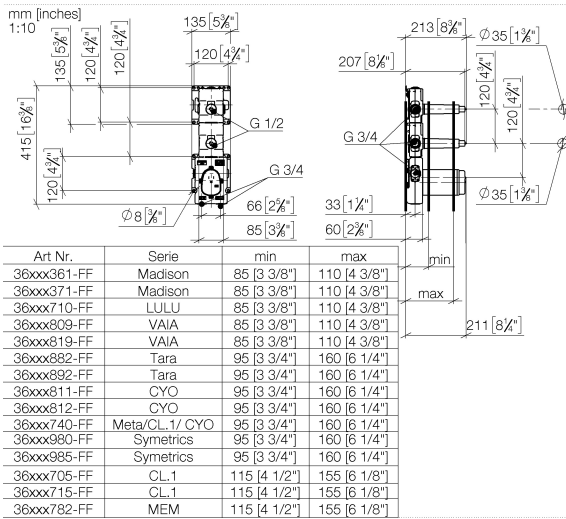

Hand shower set with integrated shower holder

27 802 970

- normal flow
- with anti-scale system
- 3/8" shower outlet
- metal shower hose 1250mm with integrated anti-twist protection
- rosette 60 x 60 mm
- 1/2" connection
- max. flow 15 l/min
- WRAS: 1912049

- Overflow is part of the scope of delivery.

Recommended miscellaneous

xGRID Attachment set for integrating in the dry wall construction

12 340 970 90

Required miscellaneous

xGRID Installation track 555 mm 12 360 970 90

xTOOL Concealed thermostat module with 2 valves

#Error

Flow rate chart

xTOOL Concealed thermostat module with 2 valves

#Error

Spare parts list

No.	Item Number	Name	Quantity used	Delivery time
1	90 23 01 091 00 90	set	8	2
2	90 23 01 045 00 90	back-flow preventer	2	2
3	04 21 34 077 00 90	nipple	2	2
4	09 14 10 098 90	seal	2	2
5	90 12 12 218 00 90	base	1	2
6	04 31 20 100 00 90	plug	1	2
7	09 14 10 111 90	seal	1	2
8	09 30 30 112 90	screw	4	2
9	04 21 02 174 00 90	cap	1	60
10	04 14 03 073 02 90	gasket kit	1	60
11	04 31 20 006 00 90	plug	2	2
12	09 21 02 173 90	cap	2	2
13	09 14 10 009 90	seal	1	2
14	09 31 20 003 90	plug	4	2
15	04 30 31 054 00 90	fixing set	2	2

Drybox Thermostat module with 2 valves

#Error

- Dimensions 300 x 600 x 108 mm
- brushed stainless steel cover
- stainless steel casing
- Overflow is part of the scope of delivery.

Drybox Thermostat module with 2 valves