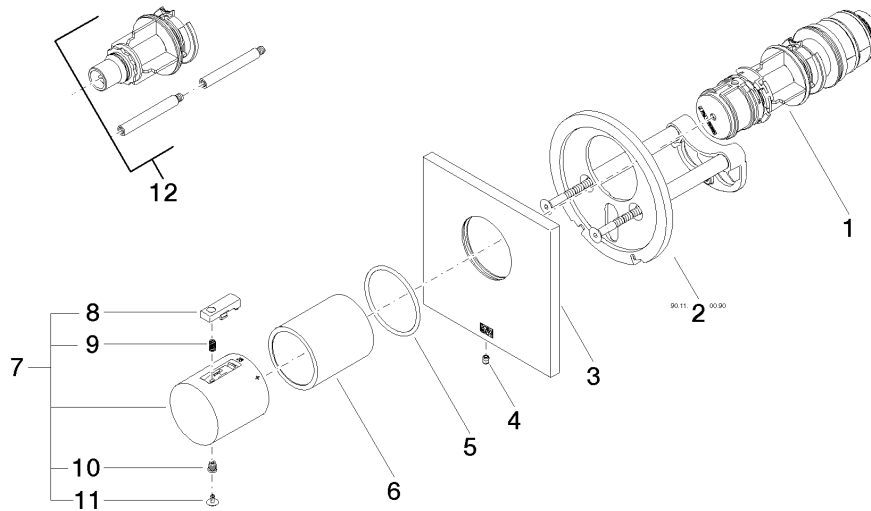

Required miscellaneous

xGRID Installation track 555 mm 12 360 970 90

xTOOL Concealed thermostat without volume control 3/4"

36 503 780

mm [inches]

xTOOL Concealed thermostat without volume control 3/4"

36 503 780

Spare parts list

No.	Item Number	Name	Quantity used	Delivery time
1	90 15 02 065 00 90	cartridge	1	2
2	90 11 01 196 00 90	base	1	2
3	09 11 02 533-06	cover	1	10
4	09 31 11 044 90	pin	1	2
5	09 14 10 049 90	seal	1	2
6	09 21 02 112-06	sleeve	1	10
7	90 17 33 004 00-06	handle	1	10
8	90 21 33 010 00-13	handle	1	2
9	90 16 02 027 00 90	spring	1	2
10	09 30 30 136 90	screw	1	2
11	09 31 20 049-13	plug	1	30
12	12 178 970 90	Extension 46 mm	1	2